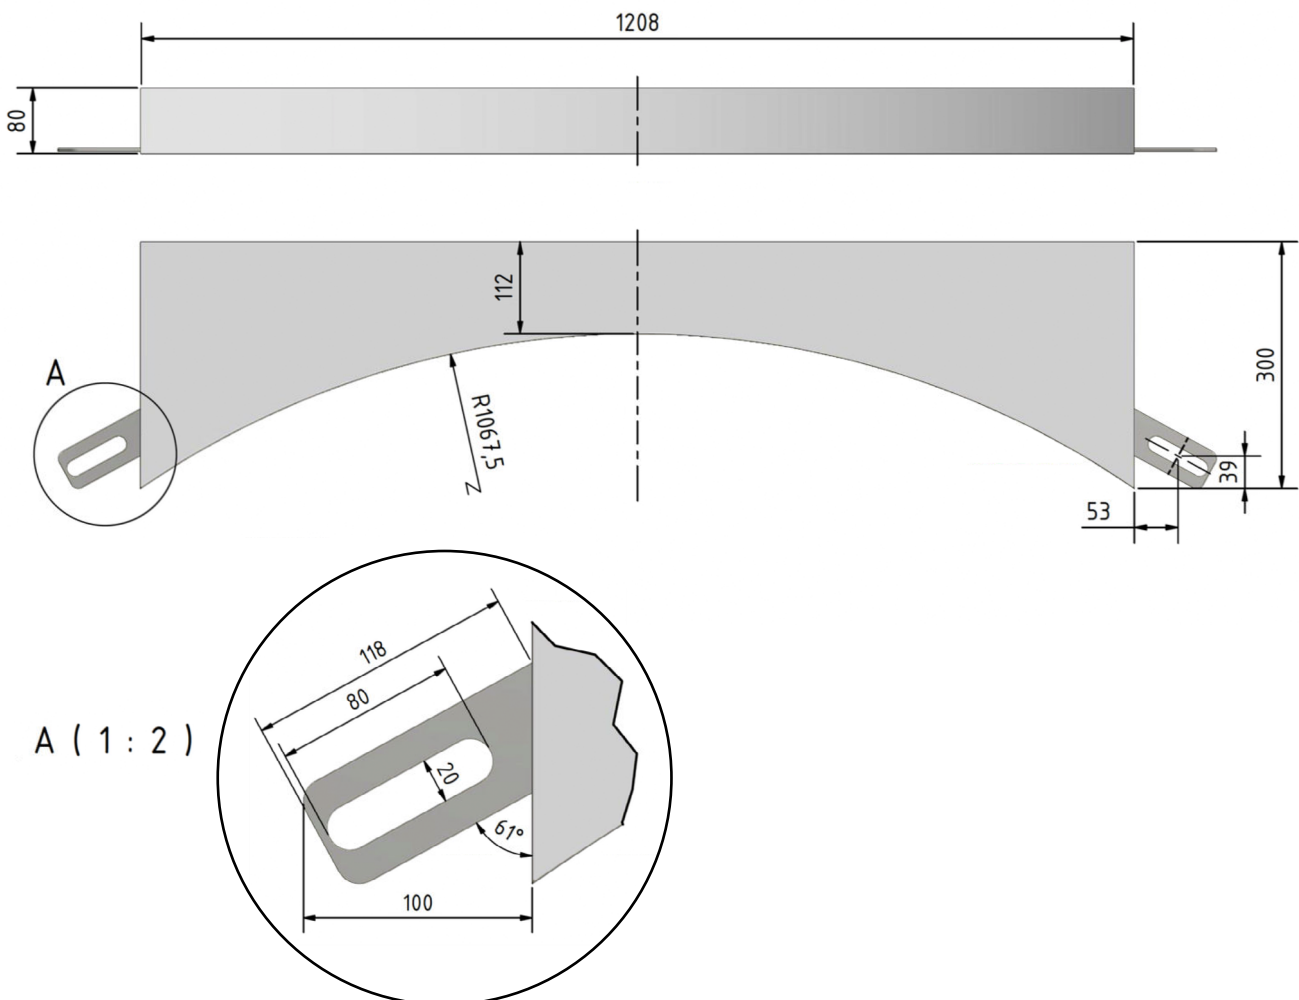

Maße:

Sport-Thieme 'World Class' Stop Board

Thank you for choosing a Sport-Thieme product!

Please read the following notes carefully before use so you can enjoy this product safely and keep these instructions for future reference. If you have any questions, our team is here for you.

Measures: