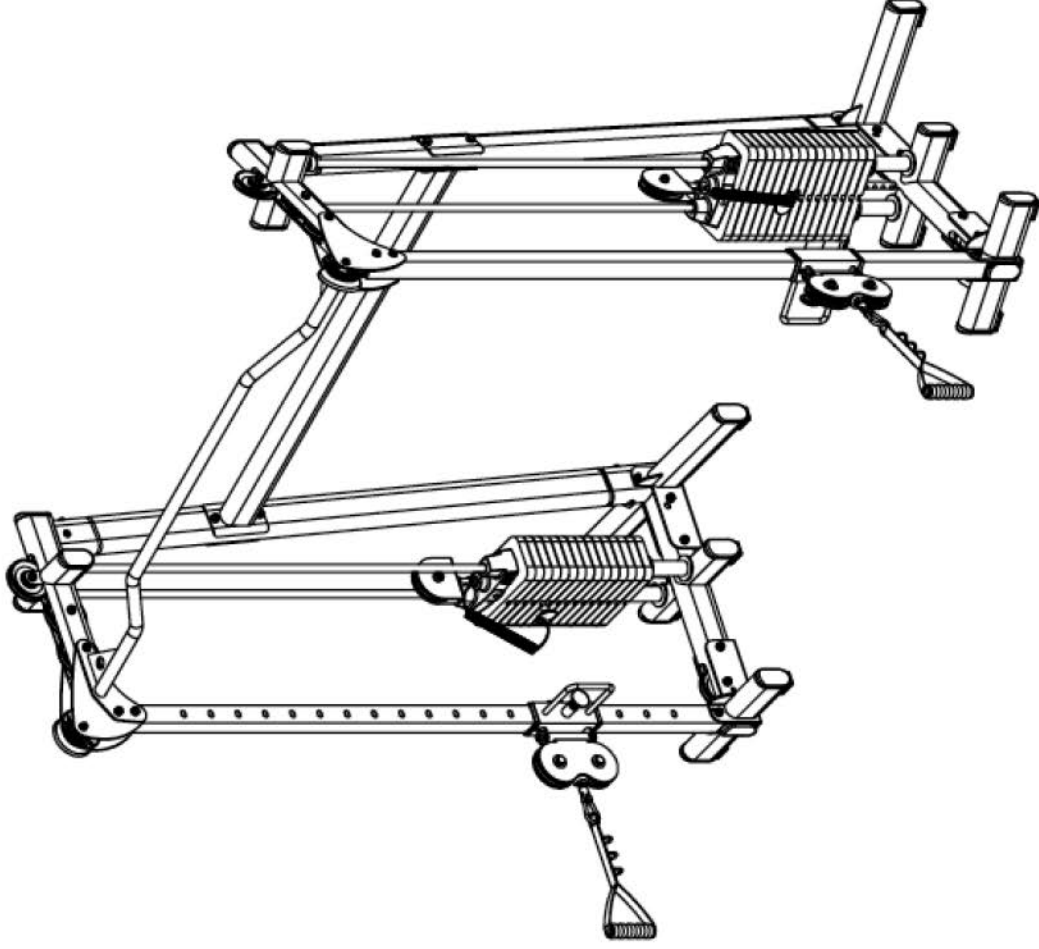

GDCC-200 ASSEMBLY INSTRUCTIONS

Sport-Thieme GmbH
Helmstedter Straße 40
38368 Grasleben
Telefon: +49 (0) 5357 181-81
Fax: +49 (0) 5357 181 90
info@sport-thieme.de
www.sport-thieme.de

Version 0907