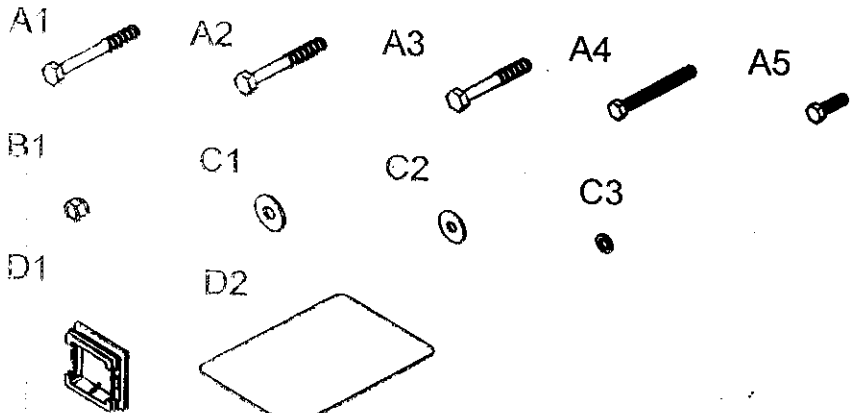

	Qty.
A1. 3/8"X3" HEX HEAD BOLT-----	[4PCS]
A2. 3/8"X2 3/4" HEX HEAD BOLT-----	[4PCS]
A3. 3/8"X2 1/2" HEX HEAD BOLT-----	[2PCS]
A4. 5/16"X2 3/4" HEX HEAD BOLT-----	[4PCS]
A5. 5/16"X1" HEX HEAD BOLT-----	[2PCS]
B1. 3/8" NYLON LOCK NUT-----	[8PCS]
C1. 3/8" (I.D)WASHER-----	[18PCS]
C2. 5/16" (I.D)WASHER-----	[6PCS]
C3. 5/16" SPRING WASHER-----	[6PCS]
D1. 2"X2"X1.8t END CAP (9211-005)-----	[2PCS]
D2. 95X140mm NO-SLIP TAPE (9310-035)-----	[2PCS]