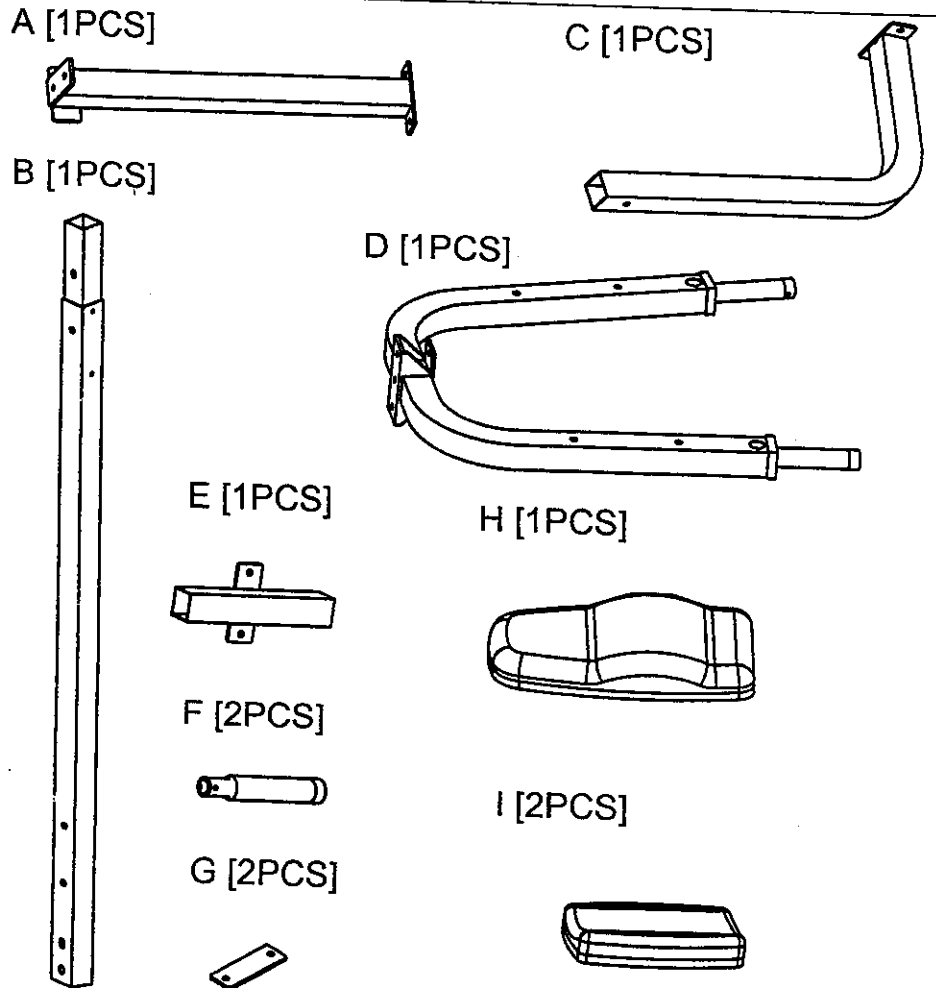

	Qty.
A1. 3/8"X3" HEX HEAD BOLT-----	[4PCS]
A2. 3/8"X2 3/4" HEX HEAD BOLT-----	[4PCS]
A3. 3/8"X2 1/2" HEX HEAD BOLT-----	[2PCS]
A4. 5/16"X2 3/4" HEX HEAD BOLT-----	[4PCS]
A5. 5/16"X1" HEX HEAD BOLT-----	[2PCS]
B1. 3/8" NYLON LOCK NUT-----	[8PCS]
C1. 3/8" (I.D)WASHER-----	[18PCS]
C2. 5/16" (I.D)WASHER-----	[6PCS]
C3. 5/16" SPRING WASHER-----	[6PCS]
D1. 2"X2"X1.8t END CAP (9211-005)-----	[2PCS]
D2. 95X140mm NO-SLIP TAPE (9310-035)-----	[2PCS]

PARTS ILLUSTRATION SHEET

GKR9