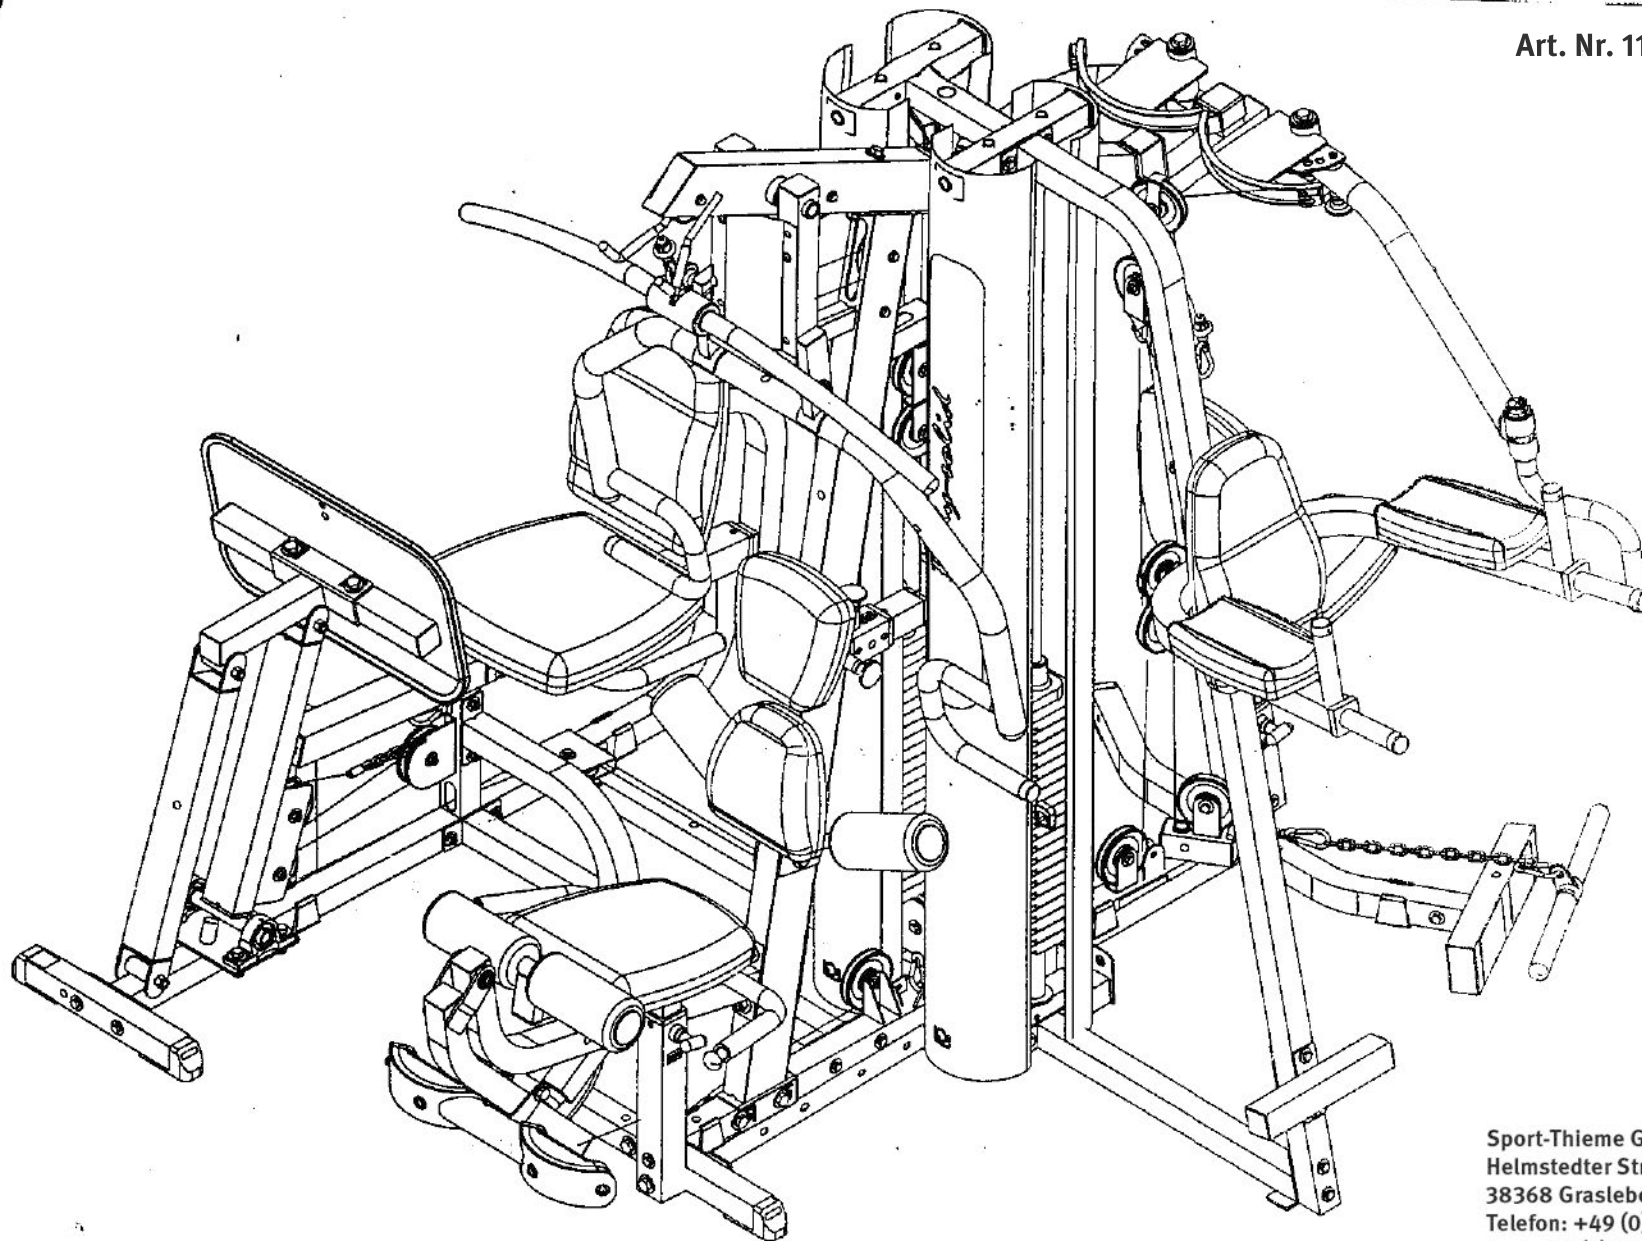

GKR9

Art. Nr. 11 111-1141

VERSION 0904

Sport-Thieme GmbH
Helmstedter Straße 40
38368 Grasleben
Telefon: +49 (0) 5357 181-81
Fax: +49 (0) 5357 181 90
info@sport-thieme.de
www.sport-thieme.de